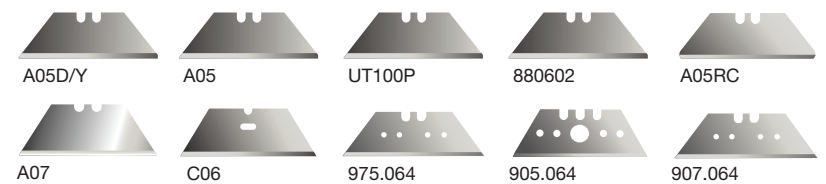

REPLACEMENT BLADES:

Utility Blades: